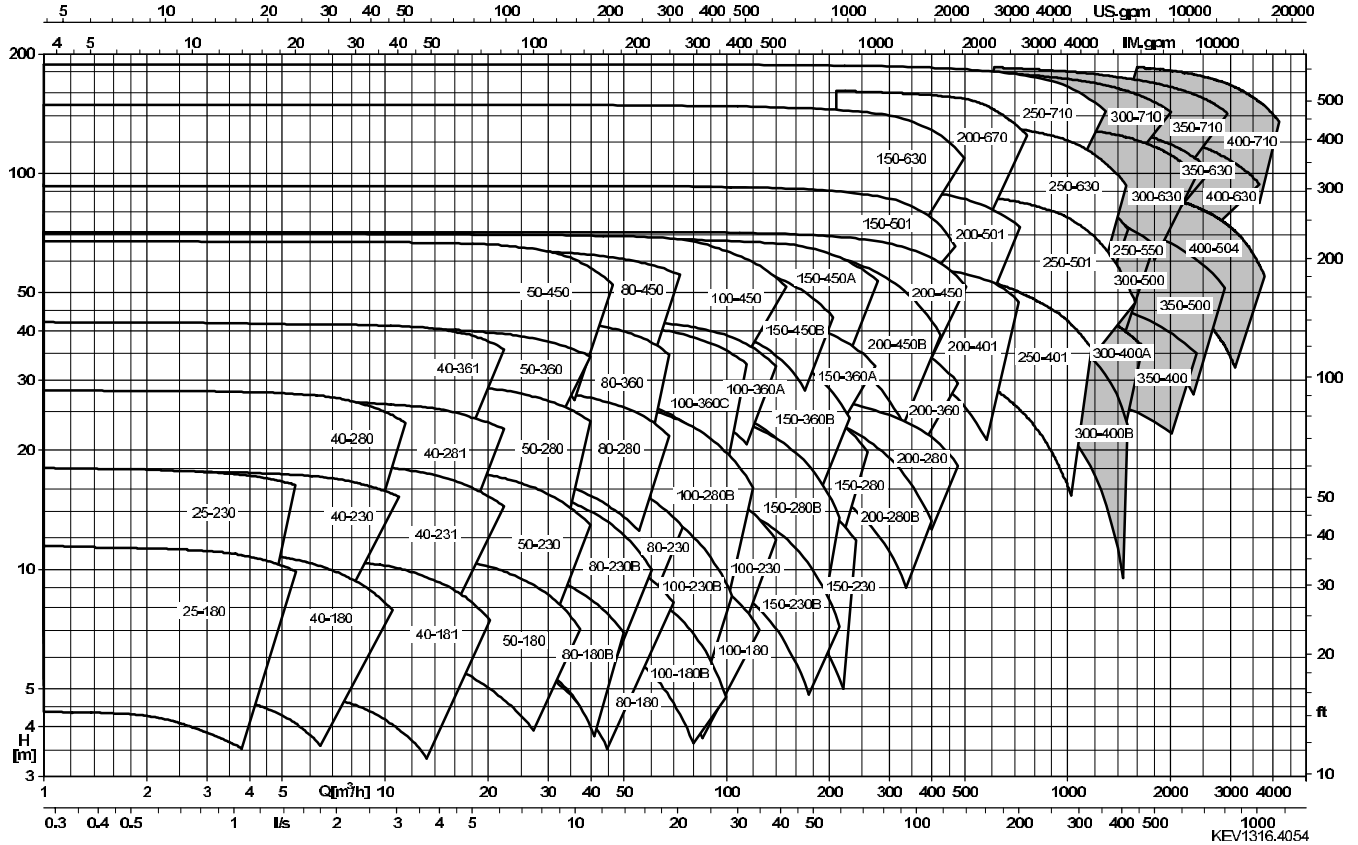

Selection chart 50 Hz
n = 2900 1/min

Selection chart 50 Hz
n = 1450 1/min

■ size on request