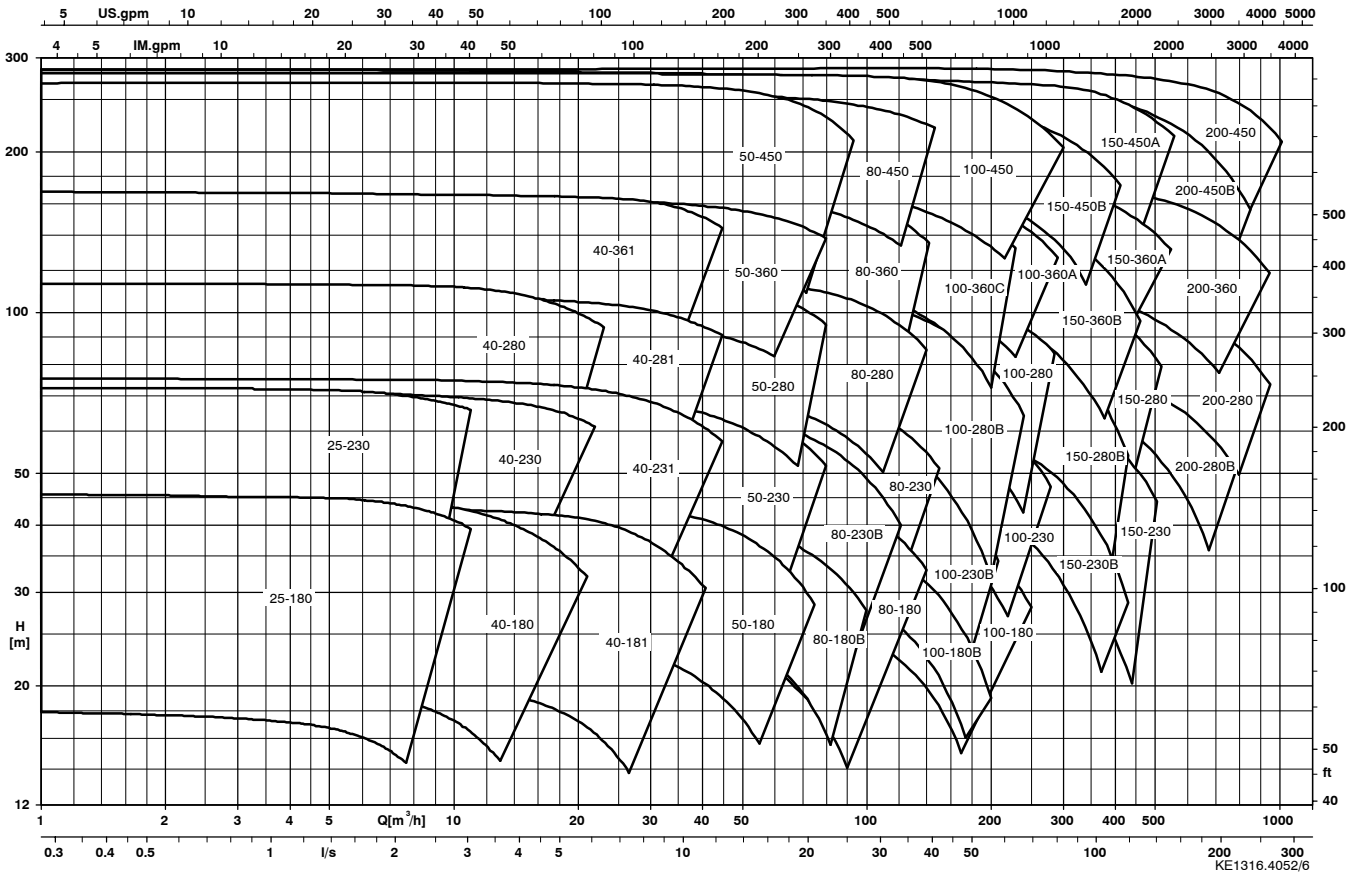

Selection chart 50 Hz
n = 2900 1/min

Selection chart 50 Hz
n = 1450 1/min

■ size on request